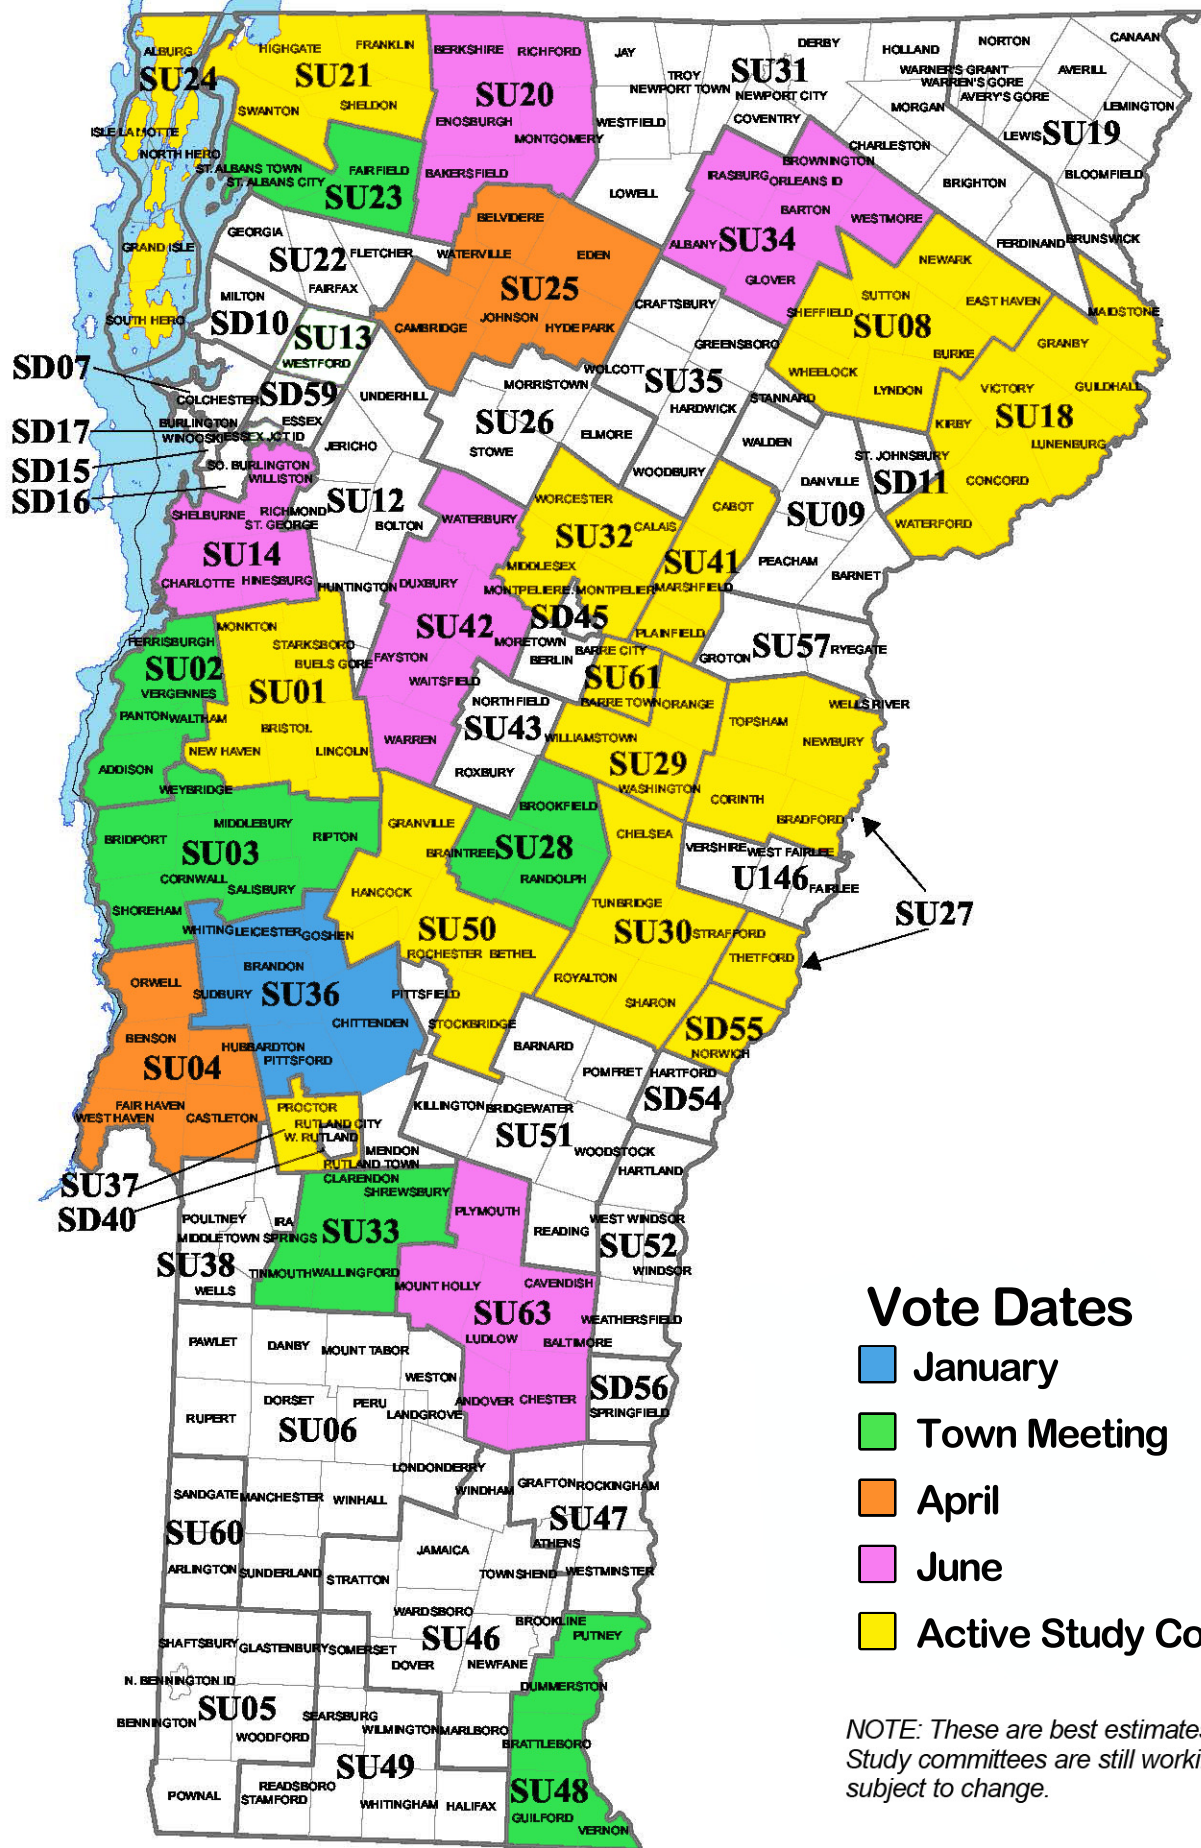

Vermont Supervisory Unions

Vote Dates

- January
- Town Meeting
- April
- June
- Active Study Committees

NOTE: These are best estimates as of 11/30/15. Study committees are still working and dates are subject to change.