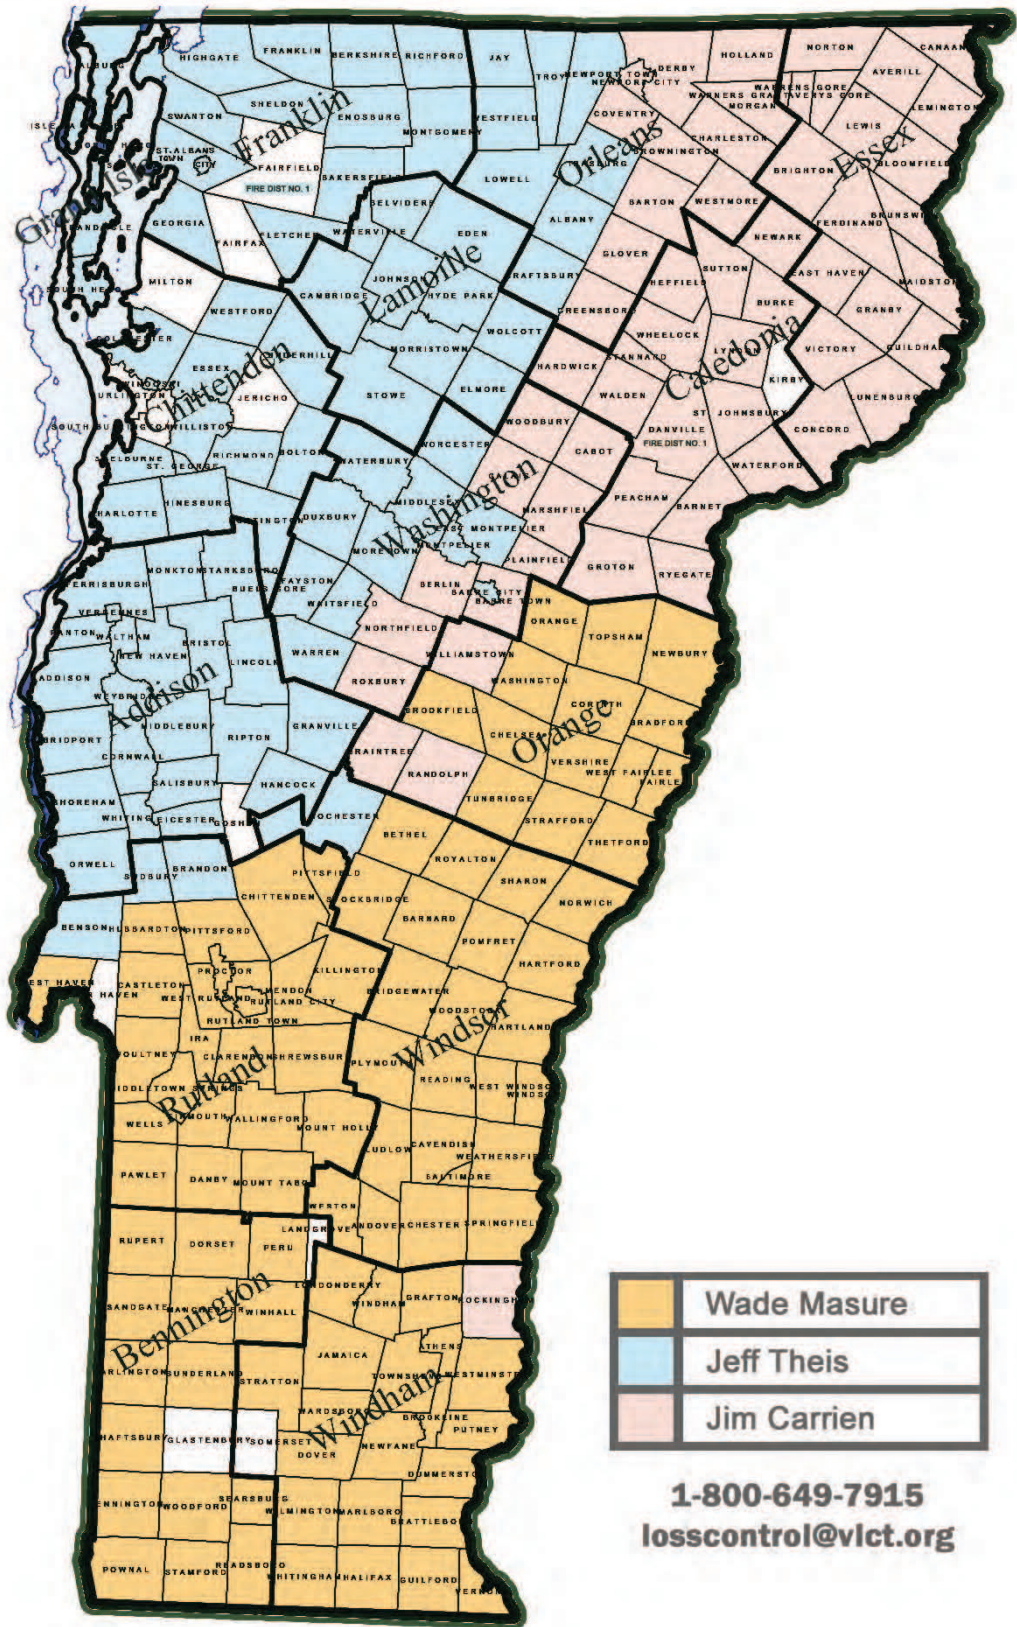

Wade Masure
	Jeff Theis
	Jim Carrien

1-800-649-7915
losscontrol@vlct.org