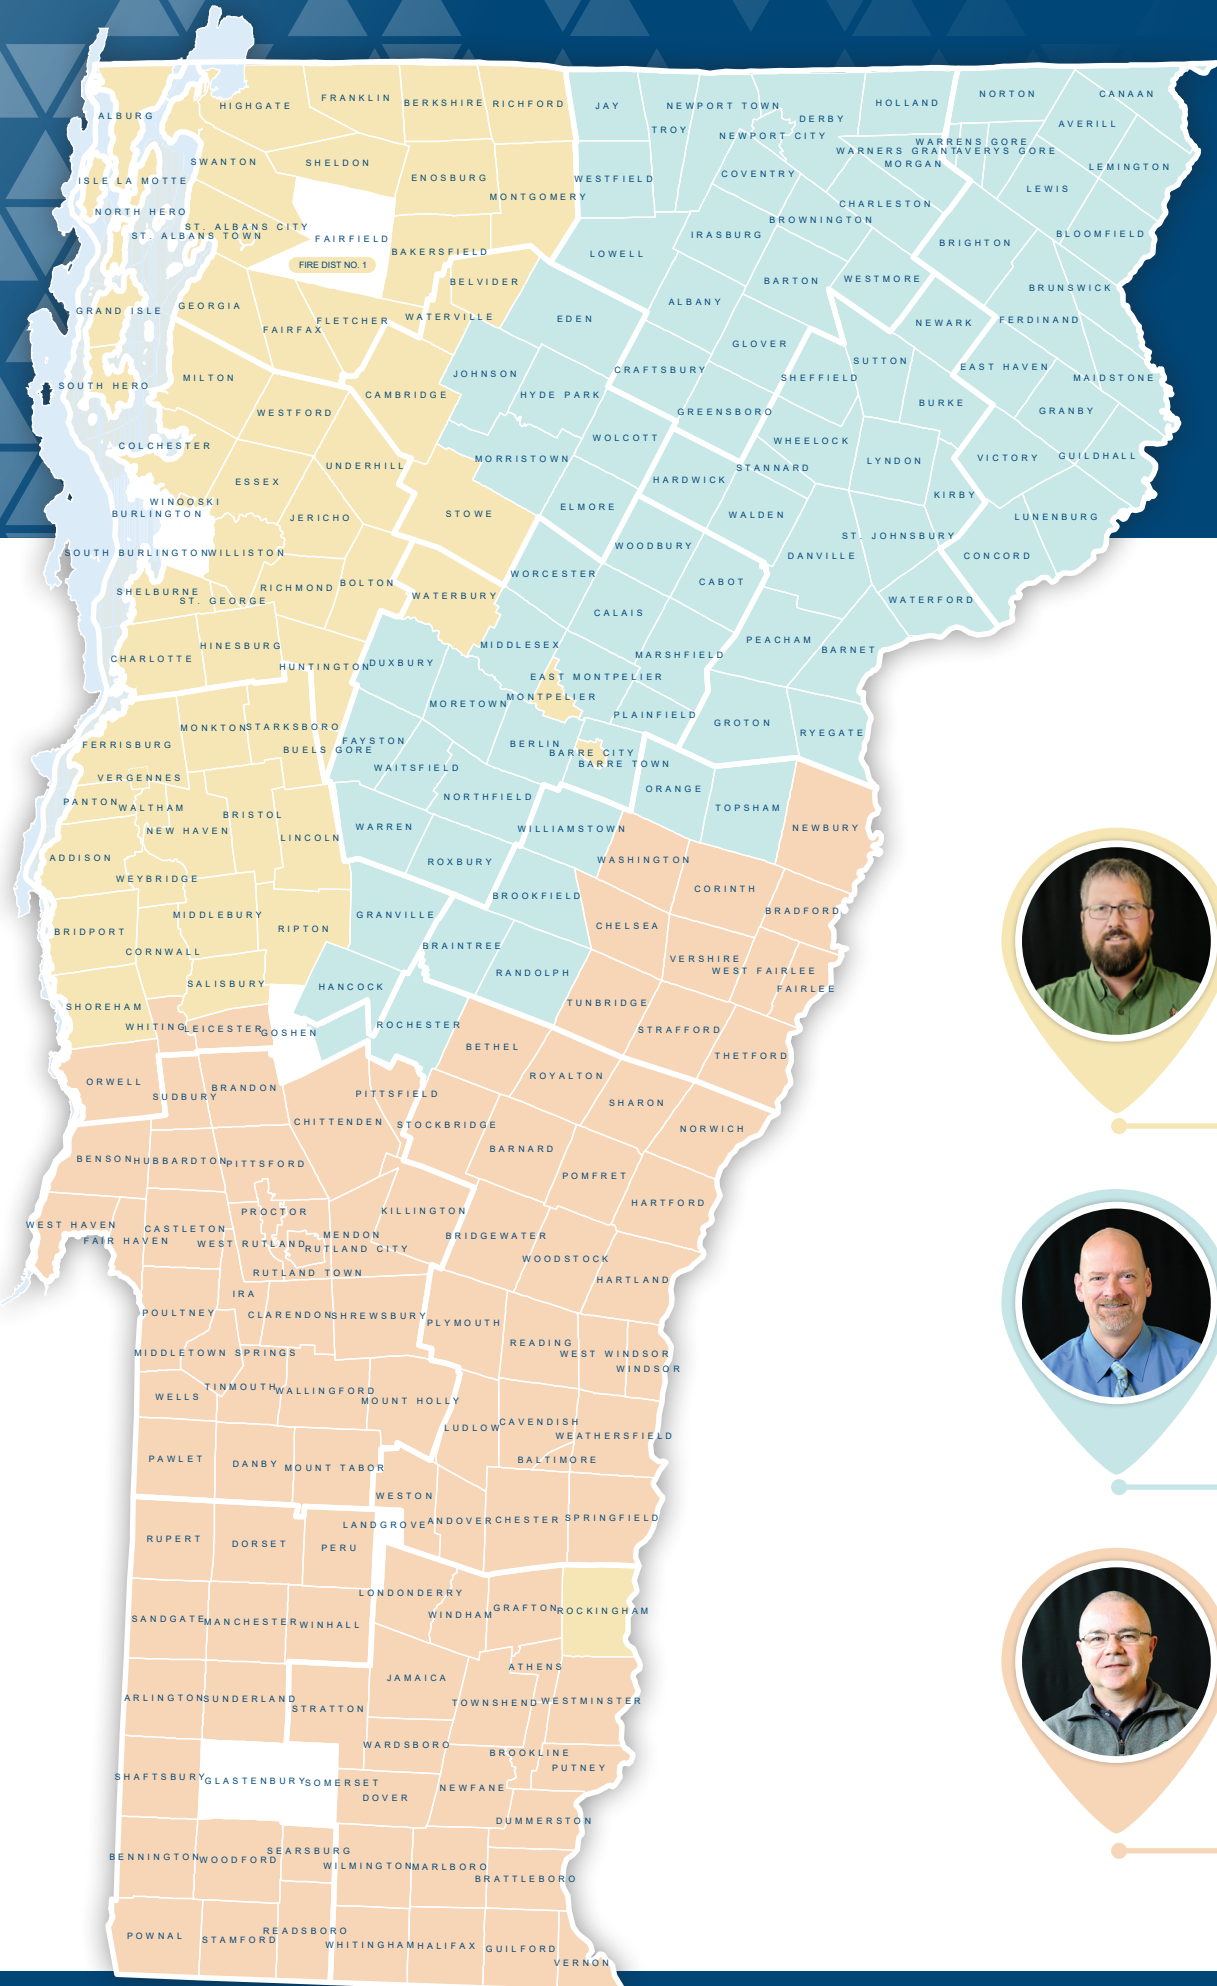

VLCT PACIF's Loss Control Team

JIM CARRIEN
Loss Control
Supervisor
jcarrien@vlct.org
802-262-1946

LARRY SMITH
Senior Loss
Control Consultant
lsmith@vlct.org
802-262-1943

WADE MASURE
Senior Loss
Control Consultant
wmasure@vlct.org
802-262-1953