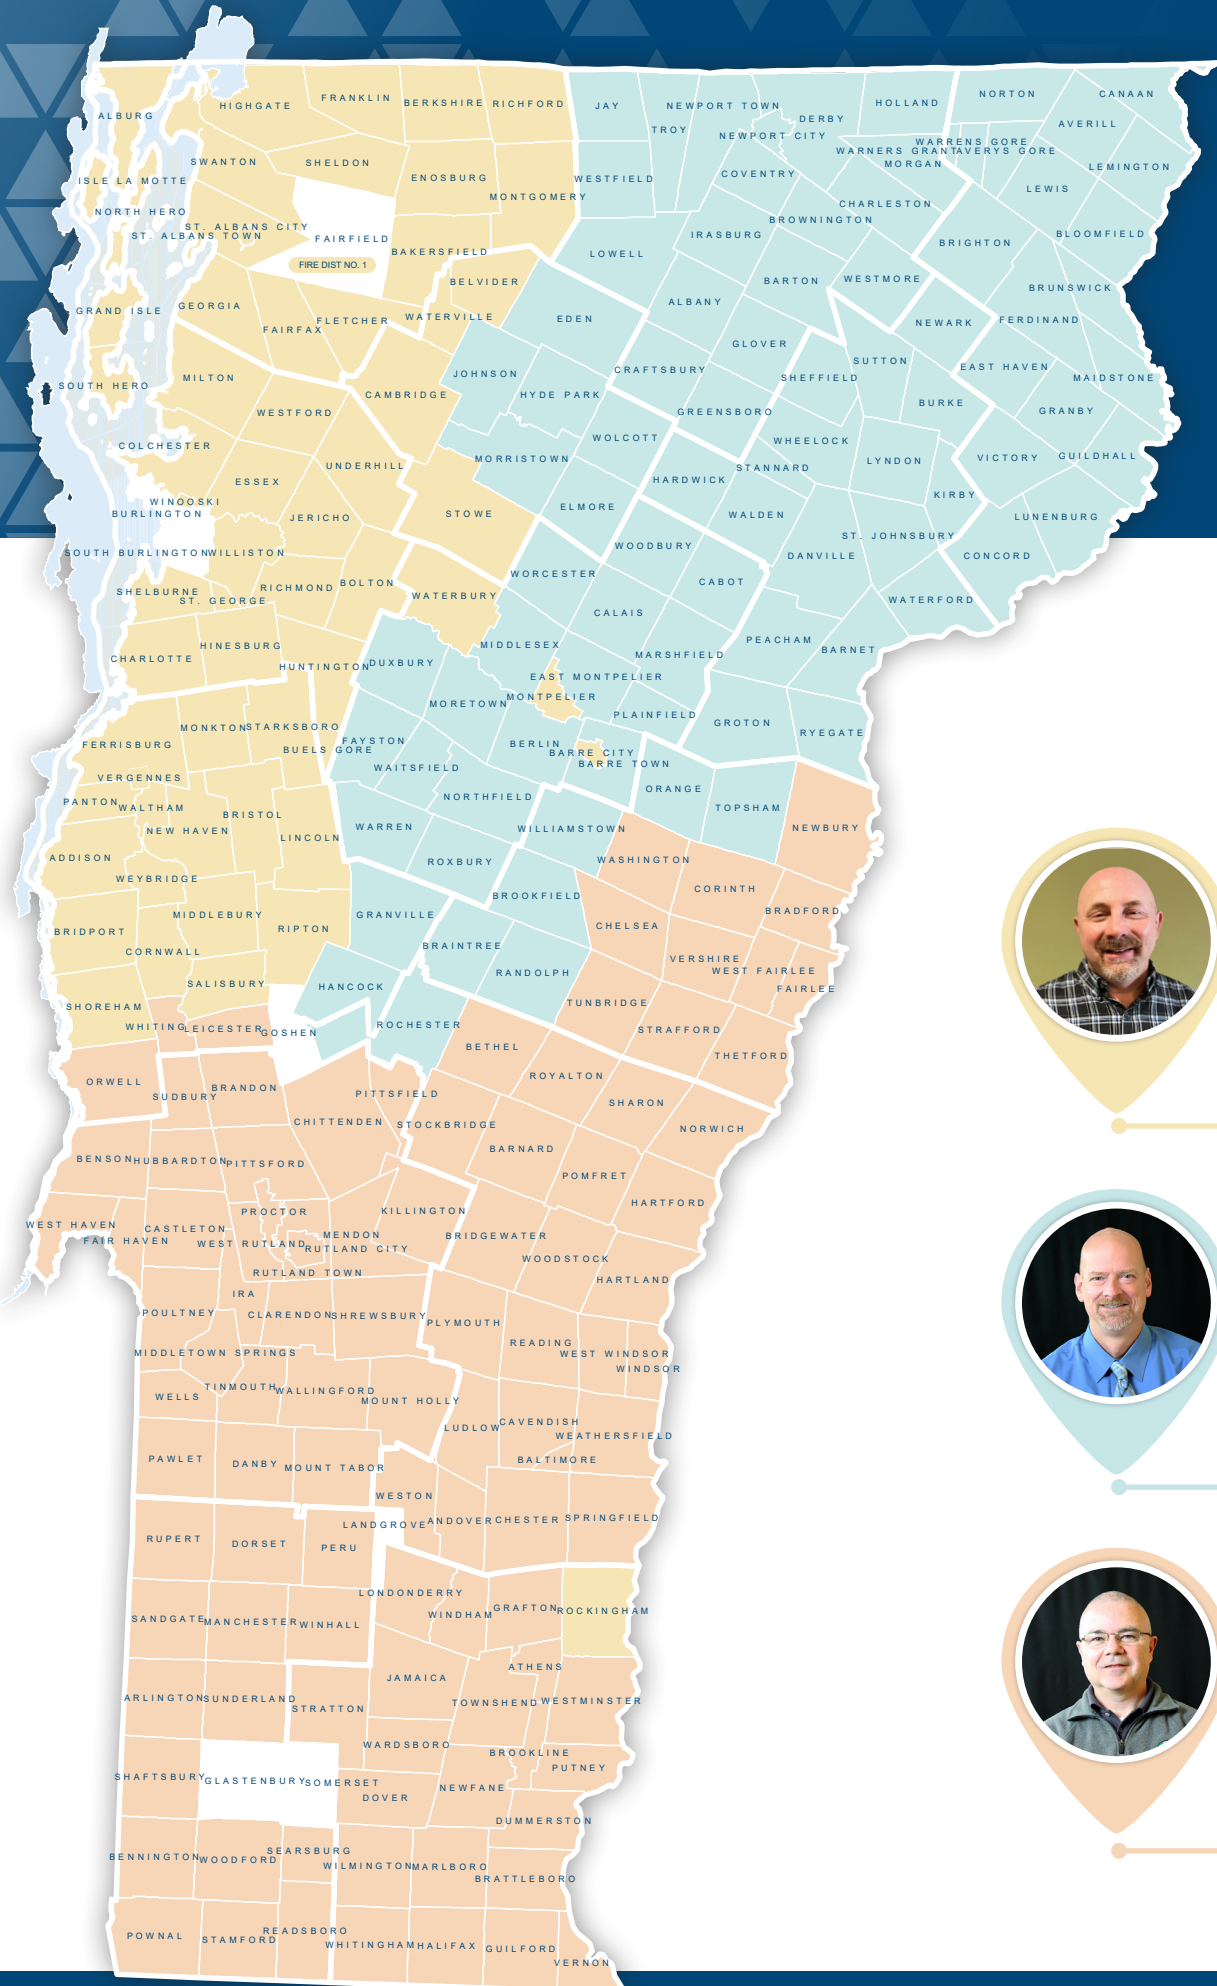

VLCT PACIF's Loss Control Team

JEFF LABOSSIÈRE
Loss Control
Manager
jlabossiere@vlct.org
802-262-1946

LARRY SMITH
Senior Loss
Control Consultant
lsmith@vlct.org
802-262-1943

WADE MASURE
Senior Loss
Control Consultant
wmasure@vlct.org
802-262-1953