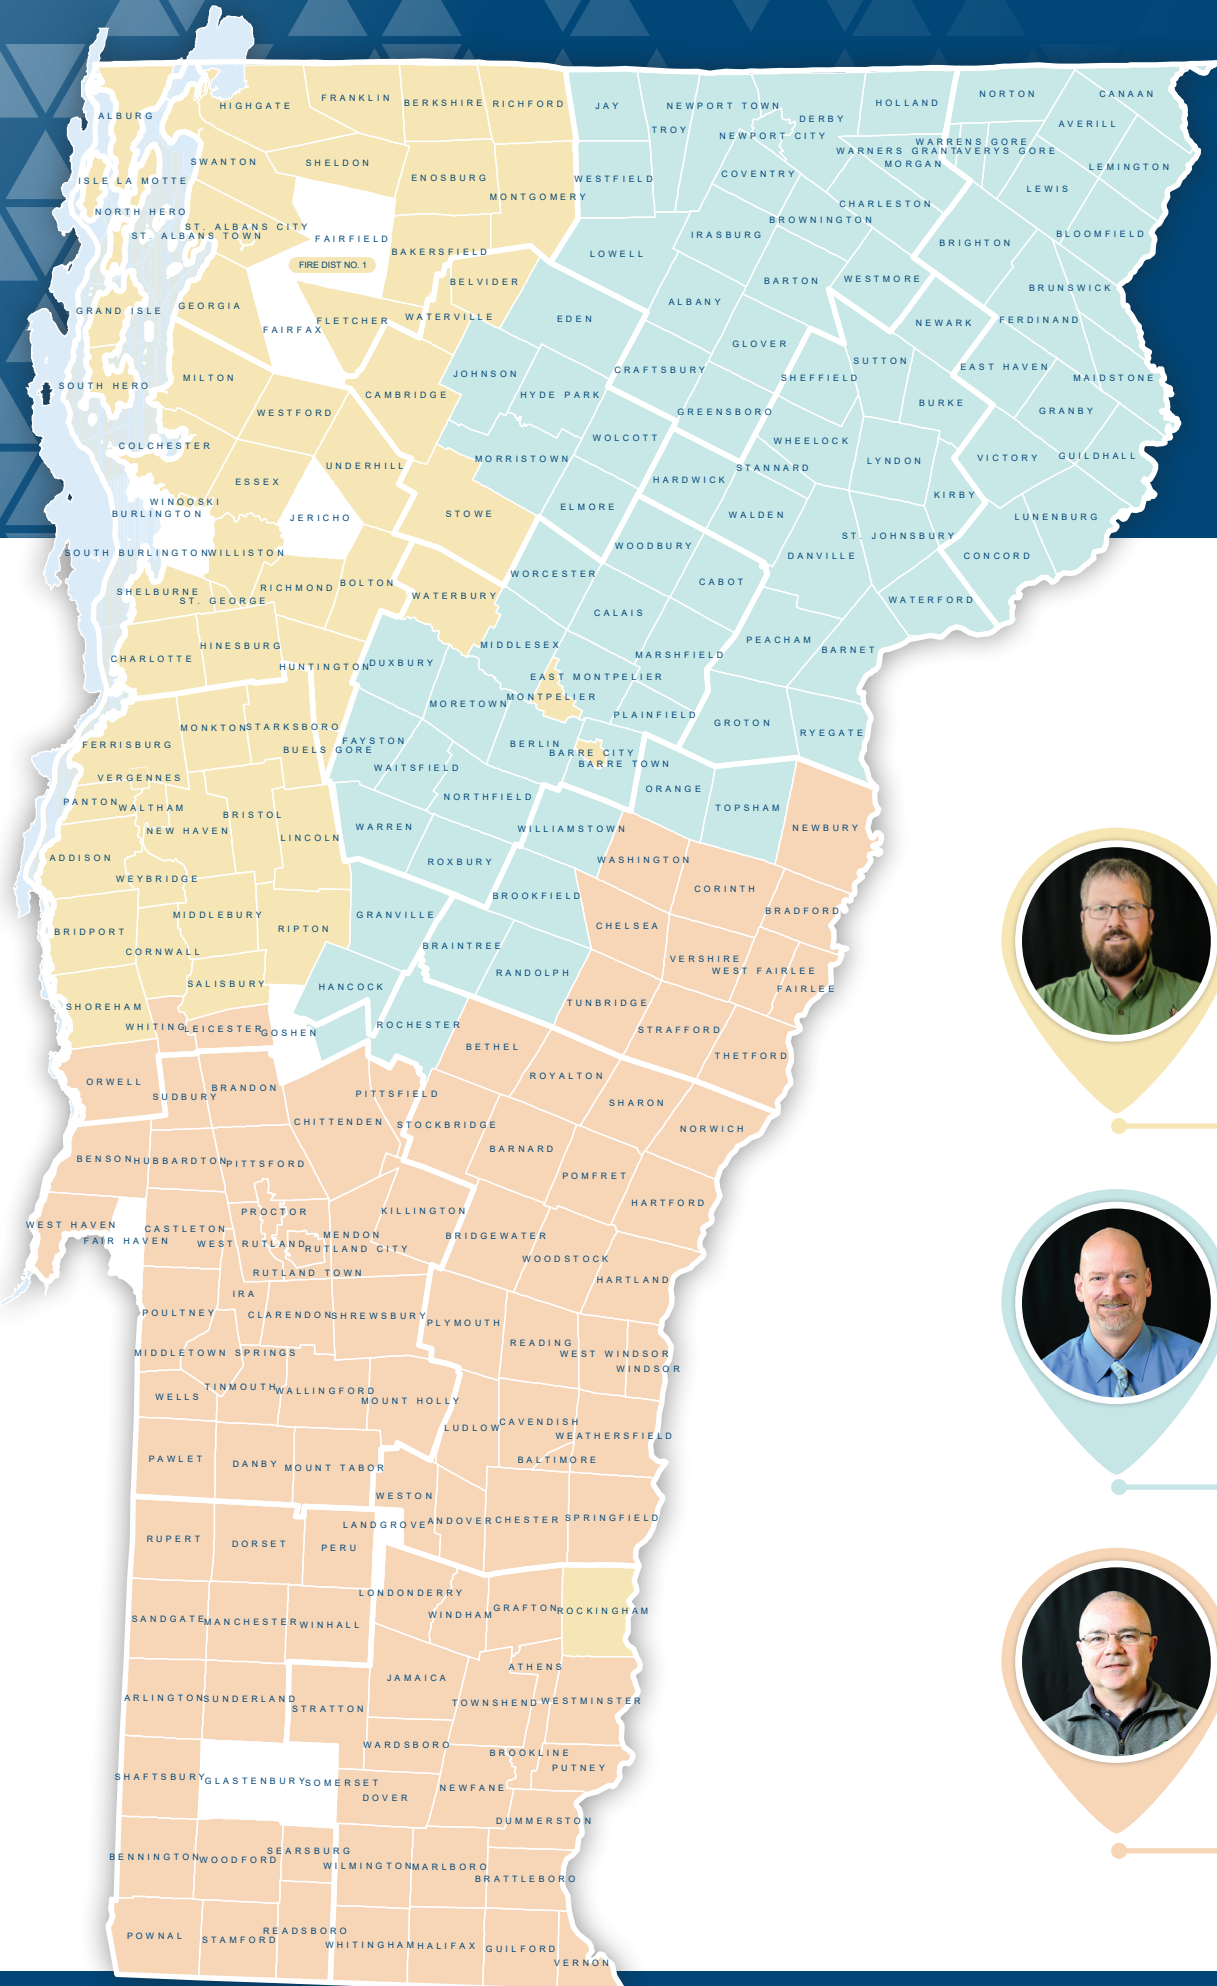

VLCT PACIF's Loss Control Team

JIM CARRIEN
Loss Control
Supervisor
jcarrien@vlct.org
802-262-1946

LARRY SMITH
Senior Loss
Control Consultant
lsmith@vlct.org
802-262-1943

WADE MASURE
Senior Loss
Control Consultant
wmasure@vlct.org
802-262-1953