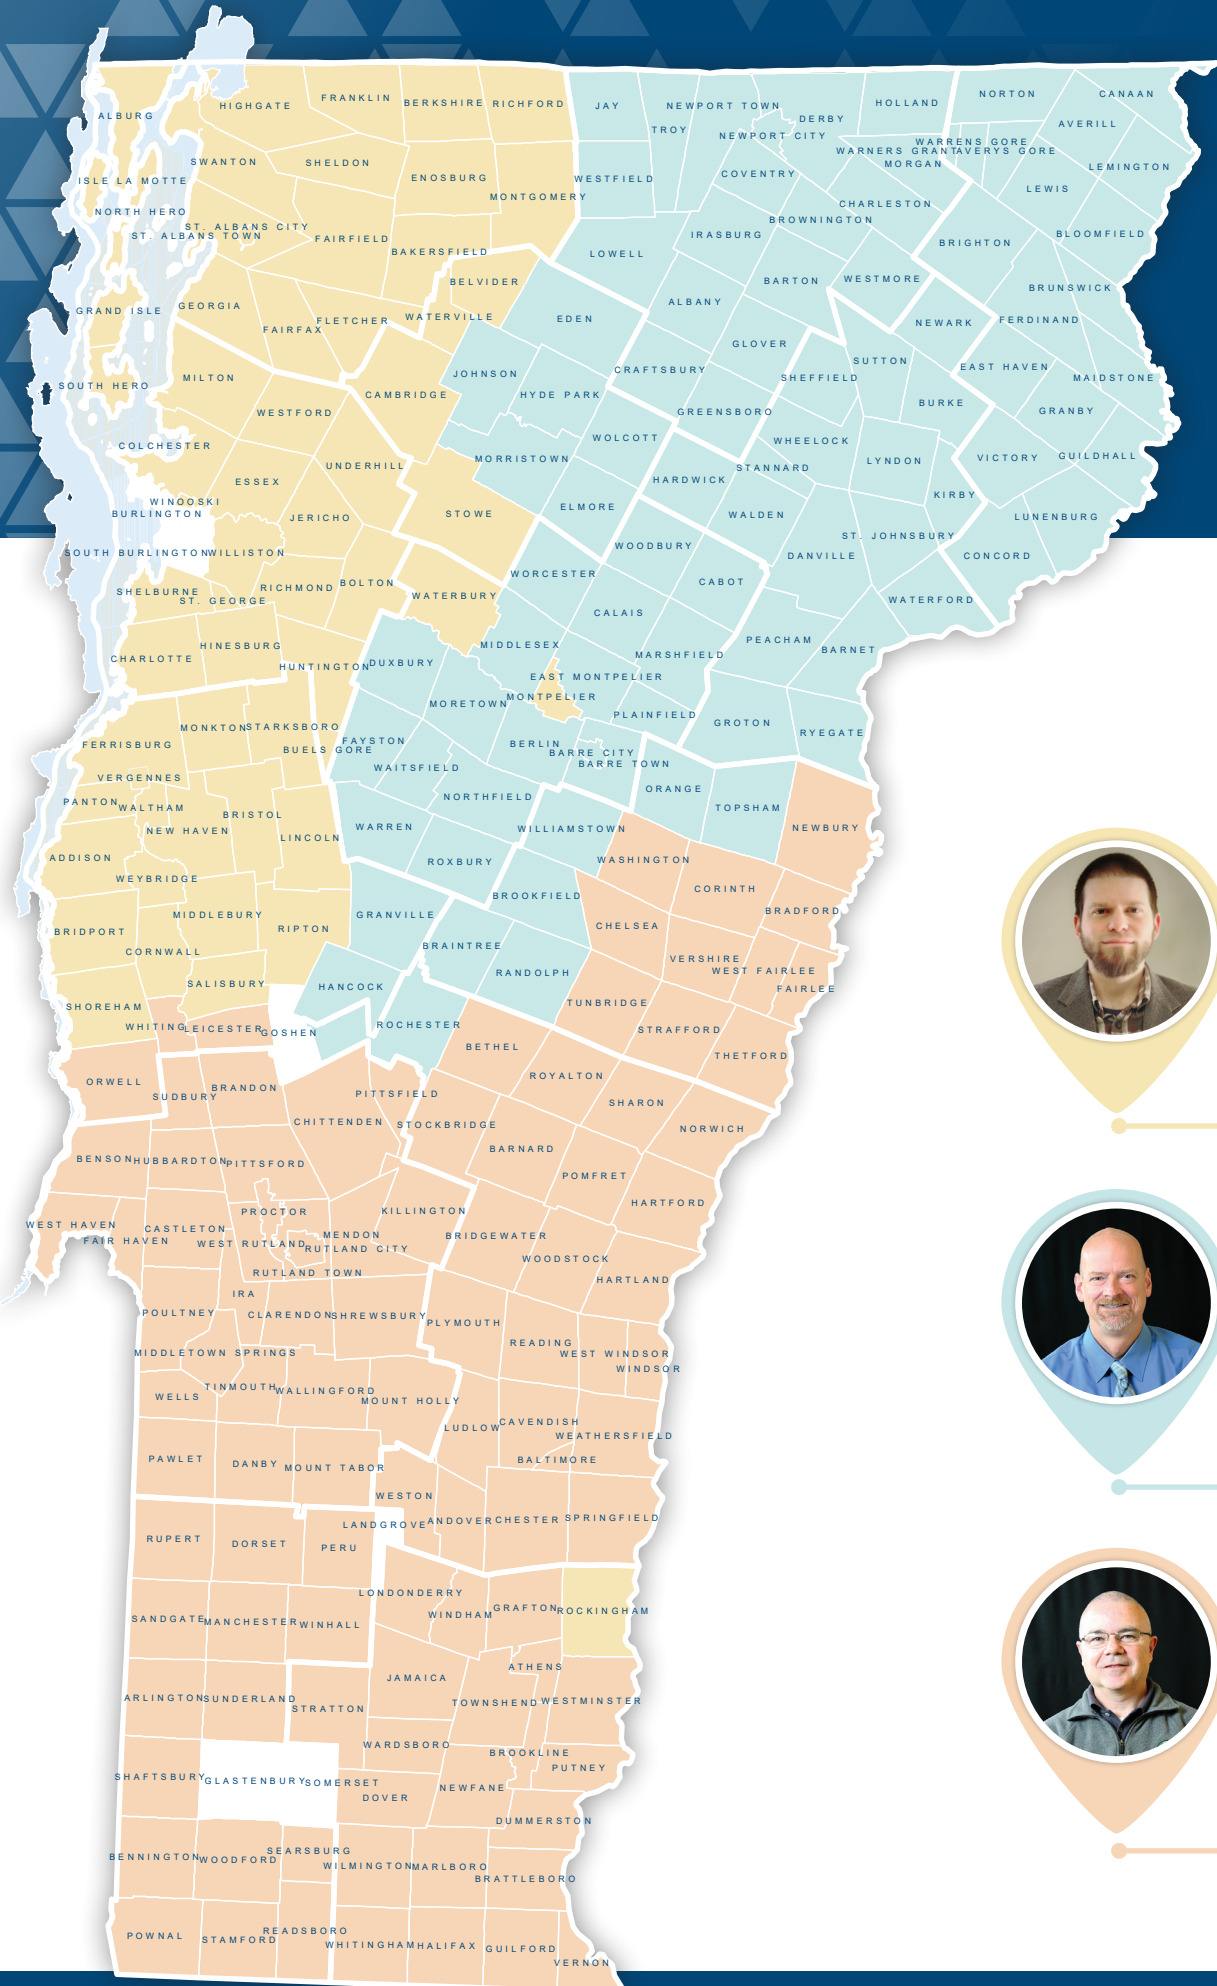

VLCT PACIF's Loss Control Team

ZANDER YENSAN
Senior Loss
Control Consultant
zyensan@vlct.org
802-262-1950

LARRY SMITH
Senior Loss
Control Consultant
lsmith@vlct.org
802-262-1943

WADE MASURE
Senior Loss
Control Consultant
wmasure@vlct.org
802-262-1953